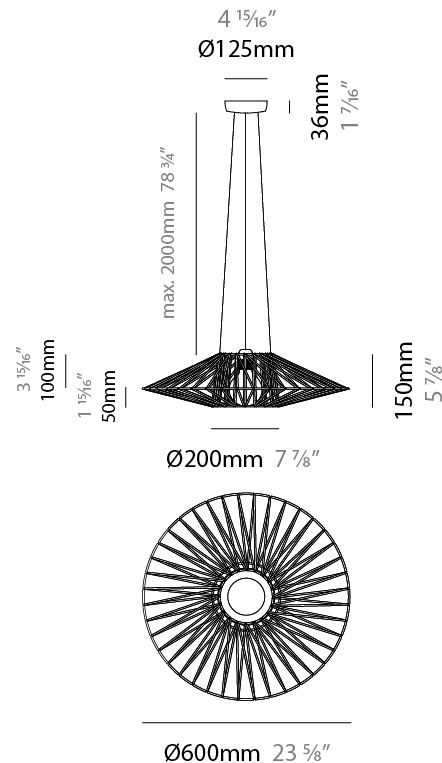

PROJECT	
TYPE	
SPECIFIER	
QUANTITY	
DATE	

BIMBA SUSPENSION

D111112-

base number   Finish
Options

1. To build a product code in our configurator select the specify button on the base model # product page
2. To build a manual product code on this datasheet choose from the options listed below in blue font and add the suffix to the base model #

GENERAL

Series: Bimba
Brand: Ole
Division: Design
Mounting Type: Suspension
Mounting Location: Ceiling
Subcategory: Pendant

PHYSICAL

Shape: Abstract
Diameter (mm): 600
Diameter (in): 23 5/8
Height (mm): 150
Height (in): 5 7/8
Max. Overall Height (mm): 2150
Max. Overall Height (in): 84 5/8
Light Distribution: Omnidirectional
Weight (kg): 4.2
Weight (lbs): 9.26
Fixture Finish: BEI / BLK / BLU / COG / DGN / GRY / MRN / MOC / MUS / OLV / SIL / STN / TER / WHI
Holder Finish: Matte Black
Fixture Material: Fabric Cord / Metal
Cable Details: 2000mm Cable
Upon Request: Other fabric cord colors available upon request (see downloadable finish chart)

ELECTRICAL

Number of Lamps: 1
Lamp Type: LED Retrofit
Bulb Included: Bulb Not Included
Max. Wattage Per Lamp (W): 15
Lamp Base: E26
Input Voltage (V): 120
Upon Request: 277Vac / GU24

LED

OPTICAL

RATINGS AND CERTIFICATIONS

Certified By: Certified for North American Standards
IP rating: IP20