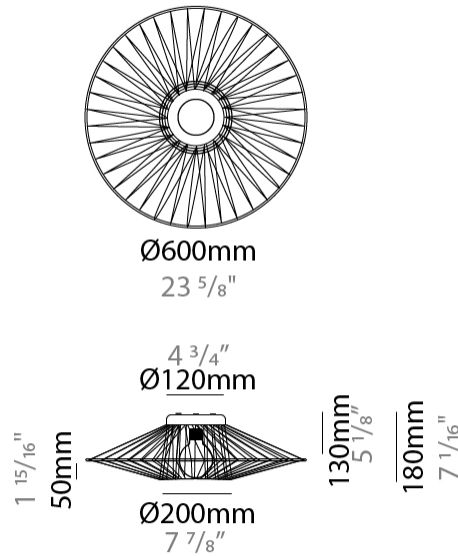

BIMBA SURFACE

D112042-

base number Finish
Options

PROJECT
TYPE
SPECIFIER
QUANTITY
DATE

1. To build a product code in our configurator select the specify button on the base model # product page
2. To build a manual product code on this datasheet choose from the options listed below in blue font and add the suffix to the base model #

GENERAL

Series: Bimba
Brand: Ole
Division: Design
Mounting Type: Surface
Mounting Location: Ceiling
Subcategory: Ambient

PHYSICAL

Shape: Abstract
Diameter (mm): 600
Diameter (in): 23 5/8
Height (mm): 180
Height (in): 7 1/8
Light Distribution: Omnidirectional
Weight (kg): 4
Weight (lbs): 8.82
Diffuser: PMMA - Opal
Fixture Finish: BEI / BLK / BLU / COG / DGN / GRY / MRN / MOC / MUS / OLV / SIL / STN / TER / WHI
Holder Finish: Matte Black
Fixture Material: Fabric Cord / Metal
Cable Details: 2000mm Cable
Upon Request: Other fabric cord colors available upon request (see downloadable finish chart)

ELECTRICAL

Number of Lamps: 1
Lamp Type: LED Retrofit
Lamp Shape: A19
Bulb Included: Bulb Not Included
Max. Wattage Per Lamp (W): 15
Lamp Base: E26
Input Voltage (V): 120
Upon Request: 277Vac / GU24

LED

OPTICAL

RATINGS AND CERTIFICATIONS

Certified By: Certified for North American Standards
IP rating: IP20